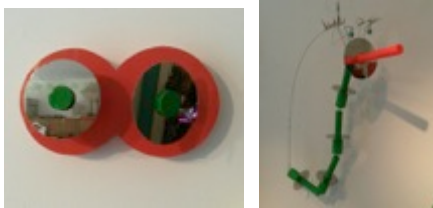

Richard Griggs

C D Eyes, recycled wood, recycled computer hard drives , wire , spray paint,

SEE Horse, recycled wood, recycled computer hard drives , wire , spray paint,

Price $