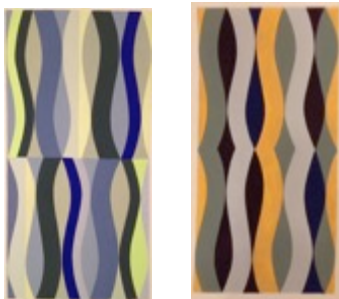

Julie Gross

Study: Vertical Sine Horizon # 5', 2014, gouache on paper, framed size 27" x 17"

Study: Vertical Sine Horizon #10, 2015, gouache on paper, framed size 27" x 17

Price $1400 each