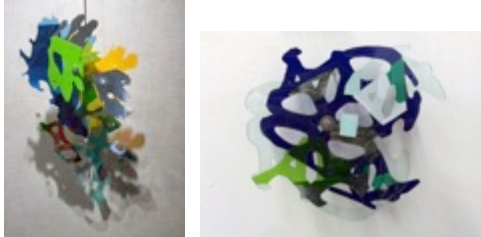

Debbie Hesse

Sea Form #1, Plexi, gels, hardware, 17 x 8" - $350

Six Pk #3, Plexi, gels, hardware, 18 x 15" – $400