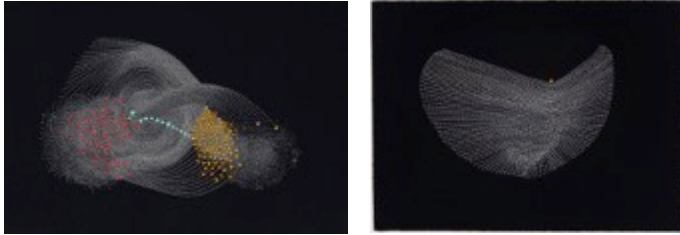

Cascada China, 2015, Acrylic on canvas board, 10 x 8 in

Price \$500 each

Paula Overbay

Yellow Dot #2, Acrylic on Paper, 18 x23 inches (framed), 2015

Synapse, Acrylic on Paper, 18 x23 inches (framed), 2014

Price \$2000 each

Heidi Pollard

Fountain, 18.5 x 19.5 inches, Gouache on shaped rag board, 2017- Price \$1400

Kith and Kin, 12.25 x 14.5 inches, Gouache on shaped rag board, 2017- Price \$1000

Karen Schifano