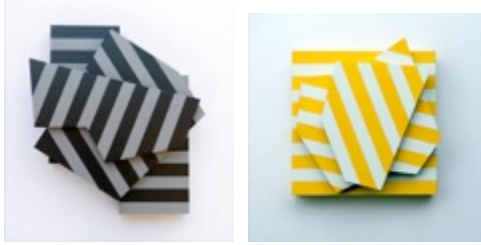

Bob Gregson

Skew, 2017, Acrylic on plywood with moveable panels, 15" x 15 inches

Buck, 2017, (yellow) Acrylic on plywood with moveable panels 11" x 11inches

Price \$600 each

Richard Griggs

C D Eyes, recycled wood, recycled computer hard drives , wire , spray paint,